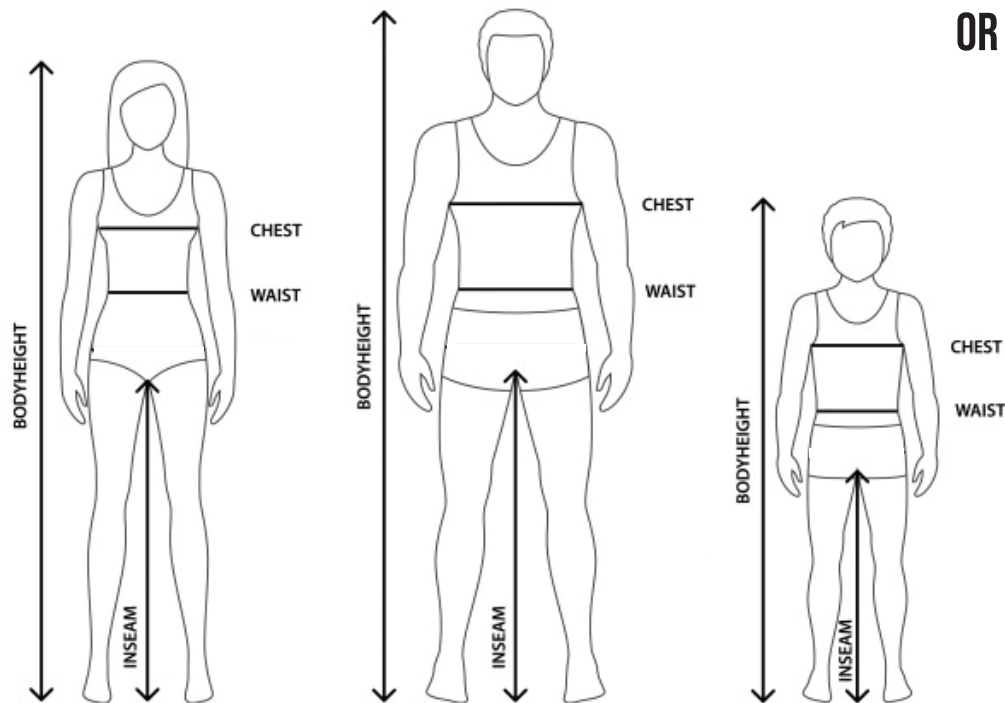

BODY MEASUREMENTS:

THE SIZES LISTED ARE THE RECOMMENDED SIZES BASED ON YOUR BODY MEASUREMENTS.

FOLLOW THE INSTRUCTIONS ON THE NEXT PAGE TO CONFIRM HOW TO MEASURE.

MEASURING INCORRECTLY WILL RESULT IN INCORRECT FIT AND WILL NOT BE THE RESPONSIBILITY OF DECKER SPORTS.

MANUFACTURERS VARIANCE:

DECKER SPORTS SIZING IS CUSTOM AND UNIQUE TO DECKER SPORTS. REFERENCES TO OTHER APPAREL/UNIFORM MANUFACTURERS CLOTHING REGARDING FIT AND SIZE SHOULD BE DISREGARDED.

HOW TO MEASURE

CHEST/BUST: MEASURE AROUND THE FULLEST PART OF THE CHEST OR BUST, UNDER THE ARMS AND ACROSS THE SHOULDER BLADES. MAKE SURE THE MEASURING TAPE IS PARALLEL TO THE GROUND.

WAIST: STAND STRAIGHT UP AND MEASURE YOUR WAIST AT YOUR "NATURAL WAISTLINE" WHICH IS LOCATED ABOVE YOUR BELLY BUTTON. HOLD THE END OF THE TAPE AT THE FRONT OF YOUR BODY AND CIRCLE AROUND THE BACK TO MEASURE THE CIRCUMFERENCE OF YOUR WAIST. **NO CHEATING - DON'T SUCK IN YOUR STOMACH.**

INSEAM: MEASURE FROM THE TOP OF THE INNER THIGH DOWN TO THE ANKLE. THIS MEASUREMENT IS CRUCIAL FOR DETERMINING THE LENGTH OF PANTS OR LEGGINGS.

Baseball

SIZING GUIDE

SUBLIMATED MEN'S AND BOYS' JERSEY SIZING CHART