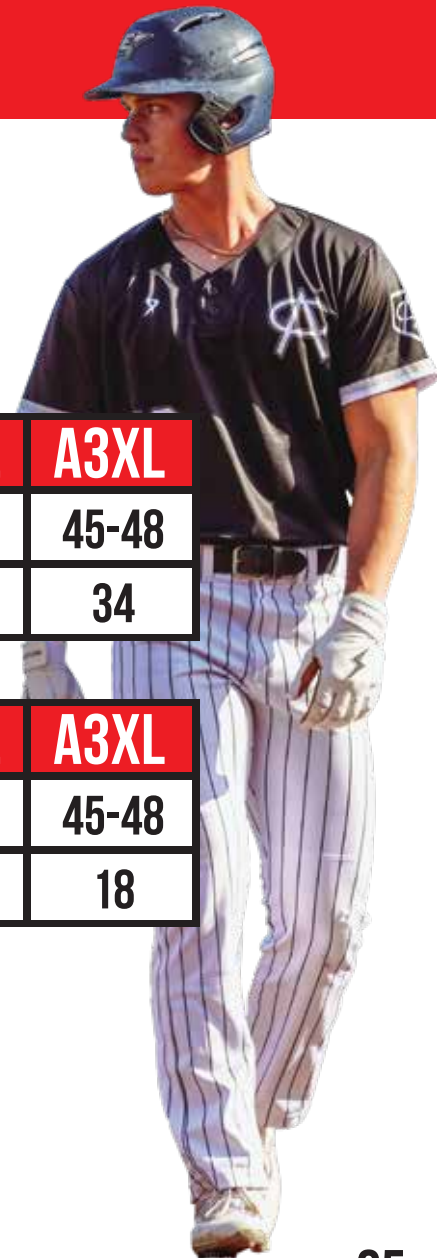

STOCK AND CUSTOM BASEBALL PANT SIZING CHART

FULL LENGTH	YXS	YS	YM	YL	YXL	AS	AM	AL	AXL	A2XL	A3XL
WAIST SIZE	18-20	20-22	22-24	24-26	26-28	26-28	29-32	33-36	37-40	41-44	45-48
INSEAM	23	24	25	26	27	31	33	33	34	34	34

KNICKER'S	YXS	YS	YM	YL	YXL	AS	AM	AL	AXL	A2XL	A3XL
WAIST SIZE	18-20	20-22	22-24	24-26	26-28	26-28	29-32	33-36	37-40	41-44	45-48
INSEAM	8	10	12	14	16	16	16	18	18	18	18

*ALL SIZES ARE IN INCHES